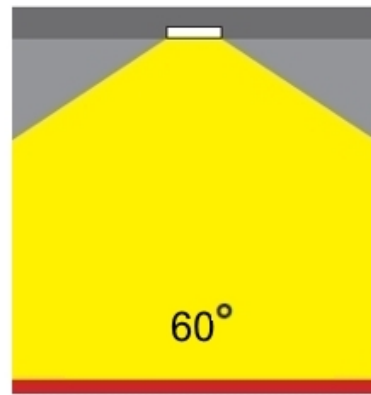

DIXIT RA14 RECESSED

A56093-

PROJECT	
TYPE	
SPECIFIER	
QUANTITY	
DATE	

Matte White

Silver

	DP	DV		
Dimming	Phase	0-10V		
Color Temperature	27K	30K	35K	40K
	2700K	3000K	3500K	4000K

Order Example **K°**
L5XXXXXX-DV-30K
0-10V
3000K