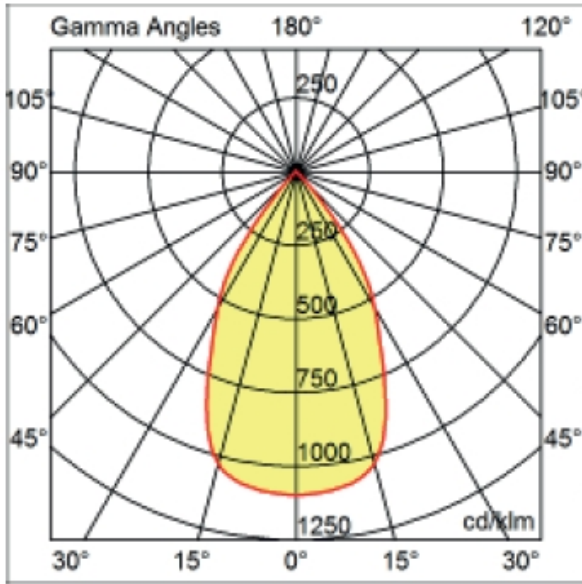

DIXIT RA11 RECESSED

A56024-

PROJECT	
TYPE	
SPECIFIER	
QUANTITY	
DATE	

	DP	DV	
Dimming	Phase	0-10V	
Color Temperature	27K 2700K	30K 3000K	35K 3500K 40K 4000K

Order Example **K°**
L5XXXXXX-DV-30K
0-10V 3000K