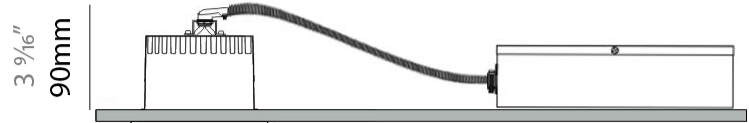

GENERAL

Series: Dixit
Subseries: Dixit RA8
Brand: Ivela
Division: Architectural
Mounting Type: Recessed
Mounting Location: Ceiling
Subcategory: Downlight

PHYSICAL

Shape: Round
Diameter (mm): 80
Diameter (in): 3 1/8
Height (mm): 50
Height (in): 1 15/16
Min. Recessing Depth (mm): 90
Min. Recessing Depth (in): 3 9/16
Light Distribution: Direct
Weight (kg): 0.4
Weight (lbs): 0.88
Diffuser: Clear Polycarbonate
Fixture Finish: MWH
Fixture Material: Aluminum Die Cast
Cut-out Measurements: 70mm / 2 3/4"

ELECTRICAL

Lamp Type: LED
Total Output Wattage (W): 5.5 / 8.5
Dimming: Tri-Mode (Non-Dimming and Phase Dimming (120Vac only) and 0-10V Dimming)
Driver Included: No
Driver Location: Recessed Housing
Driver Type: Constant Current - Universal
Driver Class: Class 2
Input Voltage (V): 120 - 277
Constant Current (MA): 350 / 500

LED

Number of LEDs: 1
Color Temperature (°K): 2700 / 3000 / 3500 / 4000
Max. Delivered Lumen (lm): 501 / 638
CRI: >90 CRI
Efficiency (%): 91
Lamp Life (hrs): 50000

OPTICAL

Reflector: Mirror-metallized thermoplastic material
Optic: 26
Beam Angle: Symmetric
Adjustability: Fixed
Upon Request: Optic 45° (mirror-metallized) / 65° (white)

RATINGS AND CERTIFICATIONS

Certified By: CSA Certified to UL and CSA Standards
IP rating: IP44
IK Rating: IK08