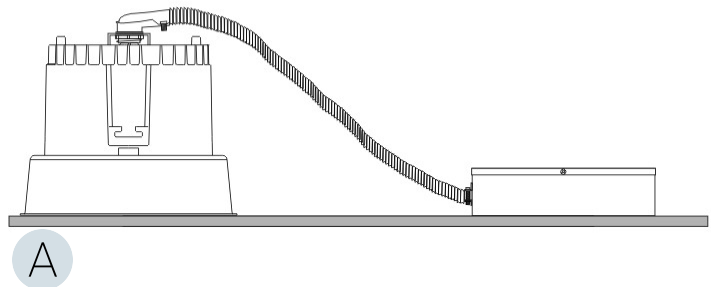

GENERAL

Series: Dixit
Subseries: Dixit RA11
Brand: Ivela
Division: Architectural
Mounting Type: Recessed
Mounting Location: Ceiling
Subcategory: Downlight

PHYSICAL

Shape: Round
Diameter (mm): 126
Diameter (in): 4 15/16
Height (mm): 104
Height (in): 4 1/8
Min. Recessing Depth (mm): 144
Min. Recessing Depth (in): 5 11/16
Light Distribution: Direct
Weight (kg): 0.6
Weight (lbs): 1.32
Diffuser: Clear Polycarbonate
Fixture Finish: MWH
Fixture Material: Aluminum Die Cast
Cut-out Measurements: 122mm / 4 13/16"

ELECTRICAL

Lamp Type: LED
Total Output Wattage (W): 12 / 18 / 26
Dimming: Tri-Mode (Non-Dimming and Phase Dimming (120Vac only) and 0-10V Dimming)
Driver Included: No
Driver Location: Recessed Housing
Driver Type: Constant Current - Universal
Driver Class: Class 2
Input Voltage (V): 120 - 277
Constant Current (MA): 350 / 500 / 700

LED

Number of LEDs: 1
Color Temperature (°K): 2700 / 3000 / 4000
Max. Delivered Lumen (lm): 1513 - 1602 / 2092 - 2180 / 2759 - 2848
CRI: >85 CRI
Efficiency (%): 89
Lamp Life (hrs): 50000
Upon Request: 3500K upon request

OPTICAL

Optic°: 55
Adjustability: Fixed
Upon Request: Optic 18° or 30° (mirror-metallized) / 70° (white)

RATINGS AND CERTIFICATIONS

Certified By: Certified for North American Standards
IP rating: IP43
IK Rating: IK08
Glare Rating: ≤ 19