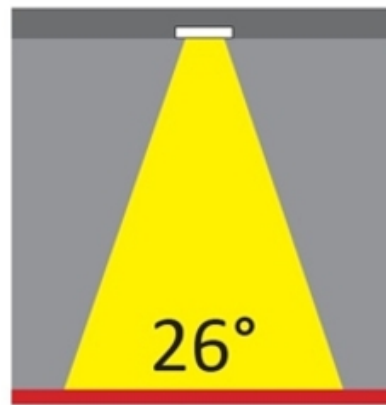

DIXIT RA8 RECESSED

A56069-

PROJECT	
TYPE	
SPECIFIER	
QUANTITY	
DATE	

	DP	DV	
Dimming	Phase	0-10V	
Color Temperature	27K 2700K	30K 3000K	35K 3500K
		40K 4000K	K°

Order Example **K°**
L5XXXXXX-DV-30K
0-10V
3000K