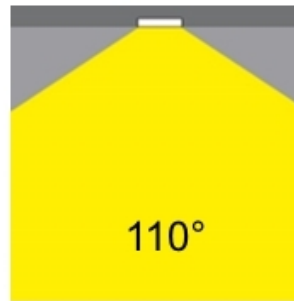

DIXIT RA16 RECESSED

A56102-

PROJECT	
TYPE	
SPECIFIER	
QUANTITY	
DATE	

RA 16 LED 18W 2400 lm					R:100%				I.Max:350 Cd/Klm				
H[m]	D[m]	Max lux	Med lux	Alpha=112°	H[m]	D[m]	Max lux	Med lux	Beta=113°	H[m]	D[m]	Max lux	Med lux
1.00	2.99	604	145		1.00	3.07	604	145		1.00	3.07	604	145
2.00	5.98	151	36		2.00	6.13	151	36		2.00	6.13	151	36
3.00	8.96	67	16		3.00	9.20	67	16		3.00	9.20	67	16
4.00	11.95	38	9		4.00	12.26	38	9		4.00	12.26	38	9
5.00	14.94	24	6		5.00	15.33	24	6		5.00	15.33	24	6

Dimming	DP	DV		
	Phase	0-10V		
Color Temperature	27K	30K	35K	40K
	2700K	3000K	3500K	4000K

Order Example **K°**

L5XXXXXX-DV-30K

0-10V   3000K