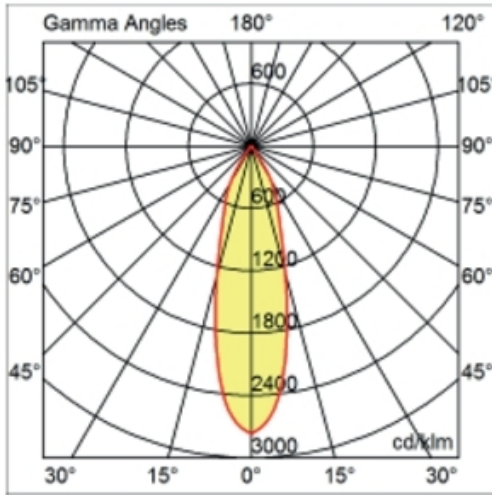

DIXIT RA8 RECESSED

A56061-

PROJECT	
TYPE	
SPECIFIER	
QUANTITY	
DATE	

RA 8 TL DIXIT LED 6.5W 550 lm				R:100%				I.Max:2958 Cd/Klm			
H[m]	D[m]	Max lux	Med lux	Alpha=26°		H[m]	D[m]	Max lux	Med lux	Beta=26°	
1.00	0.47	1508	939			1.00	0.47	1508	939		
2.00	0.94	377	235			2.00	0.94	377	235		
3.00	1.41	168	104			3.00	1.41	168	104		
4.00	1.89	94	59			4.00	1.89	94	59		
5.00	2.36	60	38			5.00	2.36	60	38		

Dimming	DP	DV	
	Phase	0-10V	
Color Temperature	27K	30K	35K
	2700K	3000K	3500K

Order Example **K°**
L5XXXXXX-DV-30K
0-10V
3000K