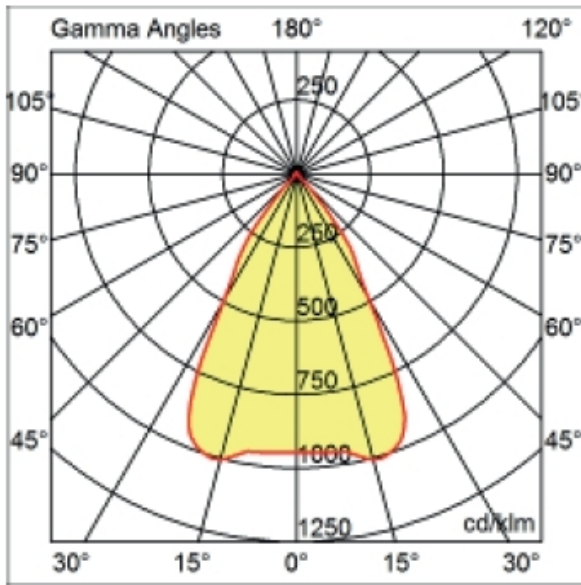

DIXIT RA14 RECESSED

A56093-

PROJECT	
TYPE	
SPECIFIER	
QUANTITY	
DATE	

Matte White

Silver

	DP	DV		
Dimming	Phase	0-10V		
Color Temperature	27K	30K	35K	40K
	2700K	3000K	3500K	4000K

Order Example **K°**
L5XXXXXX-DV-30K
0-10V
3000K